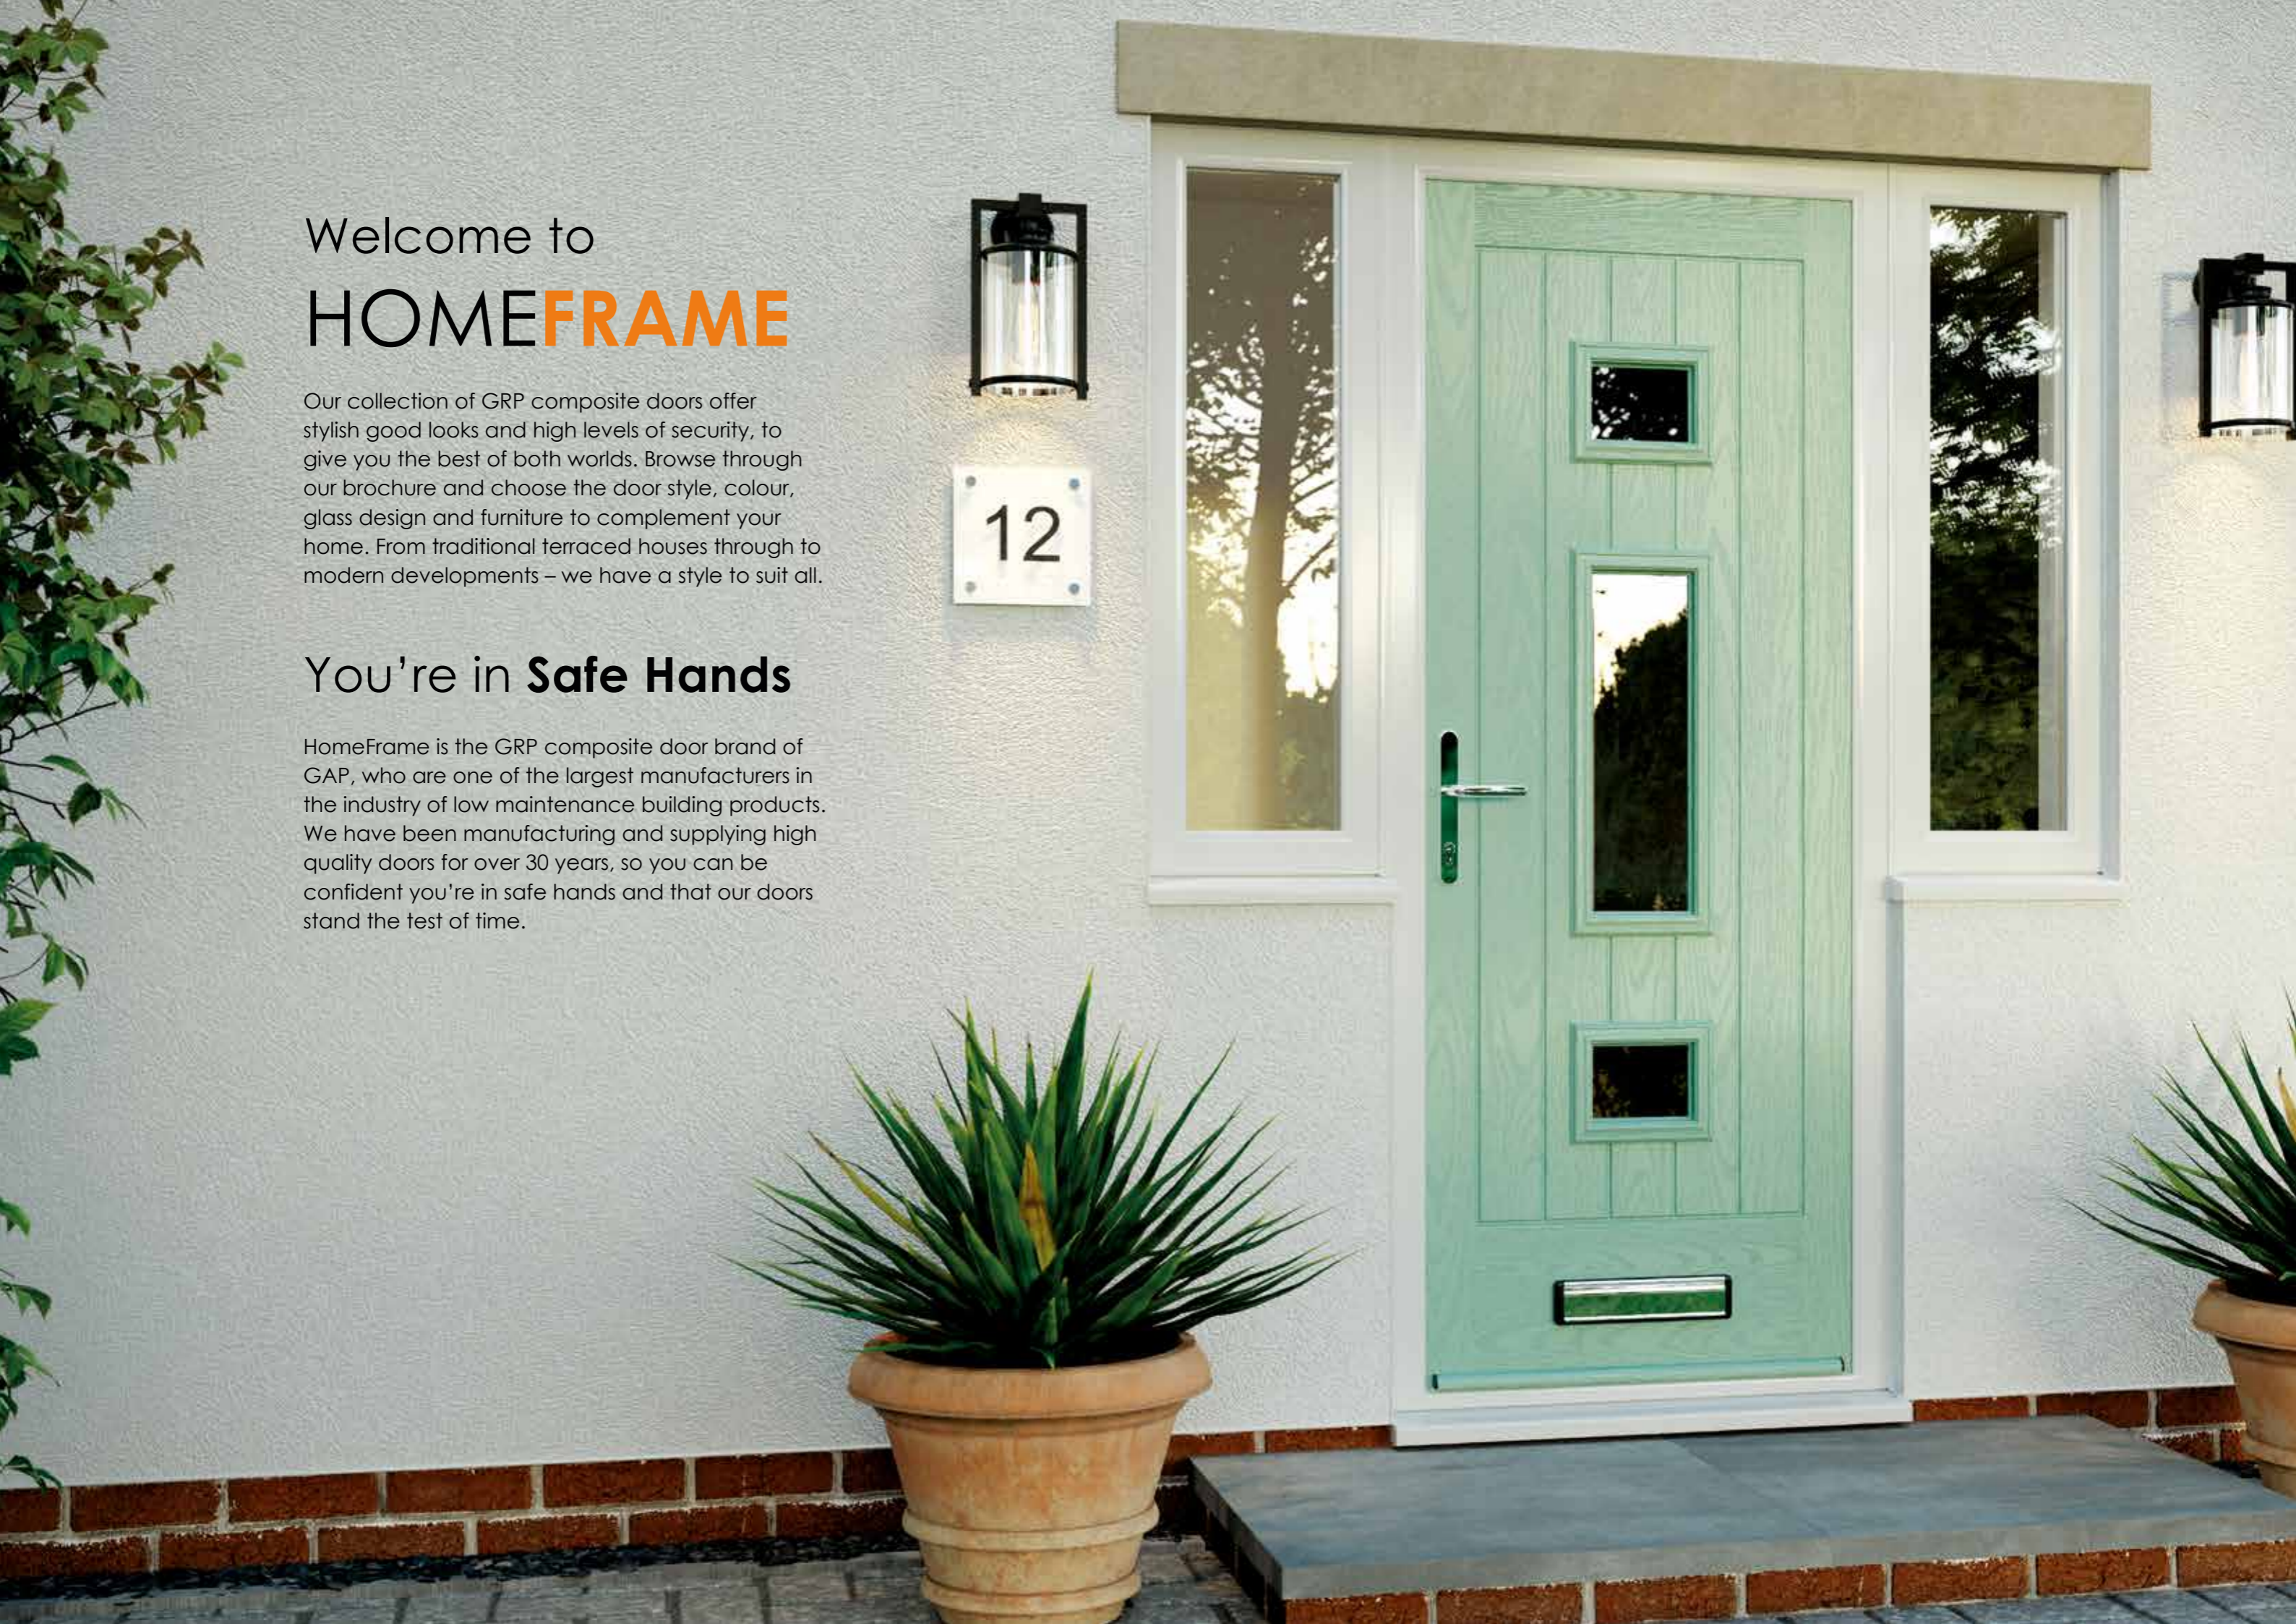

COMPOSITE DOORS

Homeowner

HOMEFRAME[®]

Welcome to **HOMEFRAME**

Our collection of GRP composite doors offer stylish good looks and high levels of security, to give you the best of both worlds. Browse through our brochure and choose the door style, colour, glass design and furniture to complement your home. From traditional terraced houses through to modern developments – we have a style to suit all.

You're in **Safe Hands**

HomeFrame is the GRP composite door brand of GAP, who are one of the largest manufacturers in the industry of low maintenance building products. We have been manufacturing and supplying high quality doors for over 30 years, so you can be confident you're in safe hands and that our doors stand the test of time.