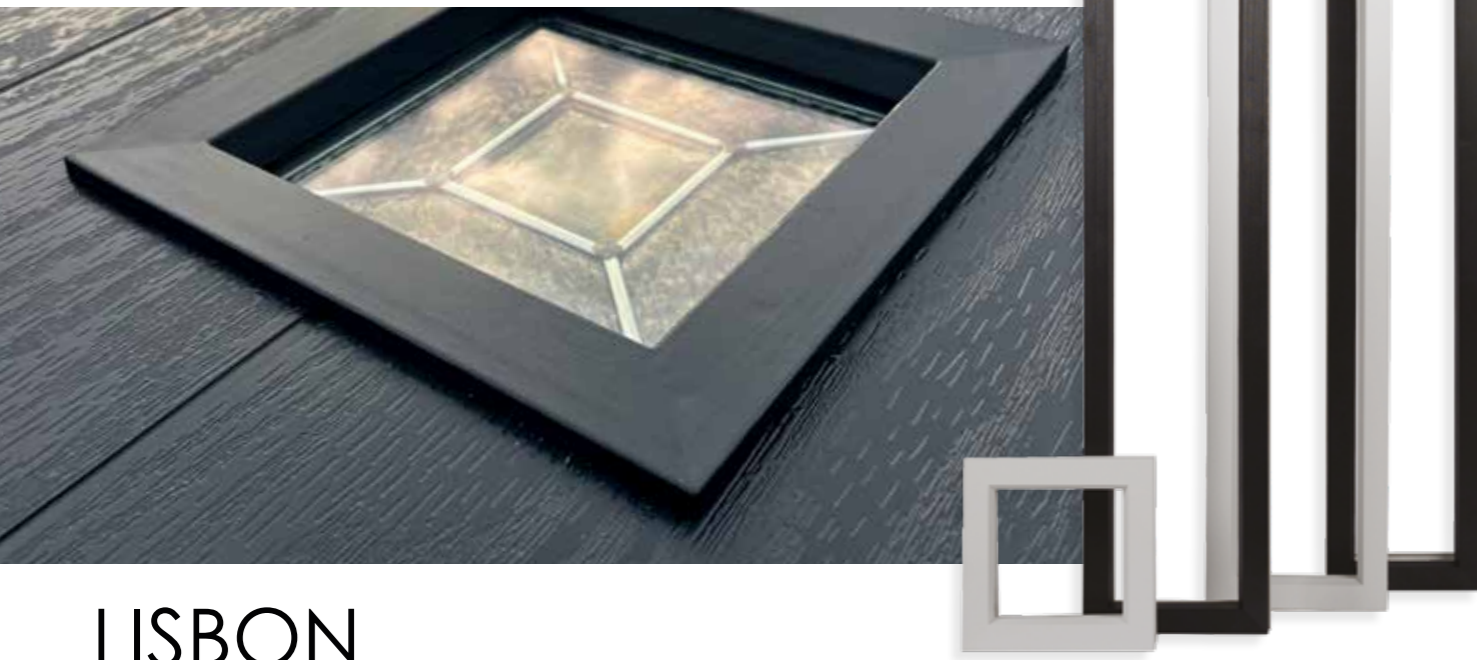

LISBON
_____ 46

MADRID 912
_____ 47

MADRID 1219
_____ 48-49

MADRID 1625
_____ 50-51

PALMA
_____ 52

VALENCIA
_____ 53

CONTEMPORARY CASSETTE

All our door styles in our Contemporary Collection feature a new glazing cassette that perfectly complements the style of the door. Not only does it deliver improved aesthetics, it provides a more seamless finish with the door whilst remaining weatherproof and secure.