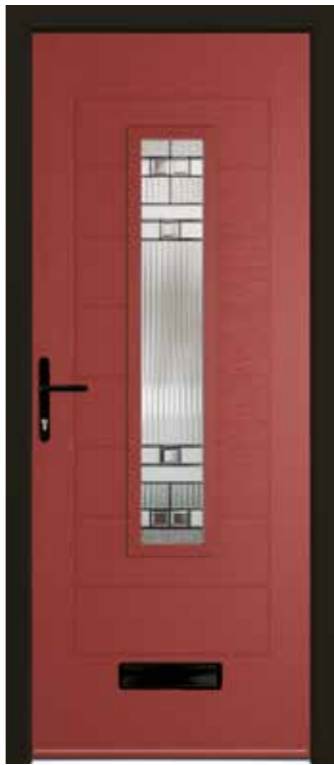

MANHATTAN
Red - Madrid 1219