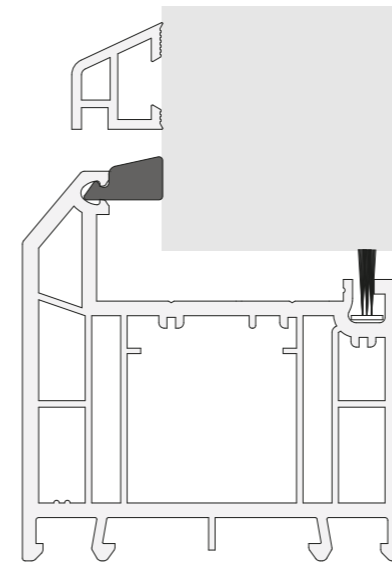

THRESHOLD OPTIONS

RECOMMENDED OPTION

FULL THRESHOLD 72MM

A full threshold offers maximum thermal performance.